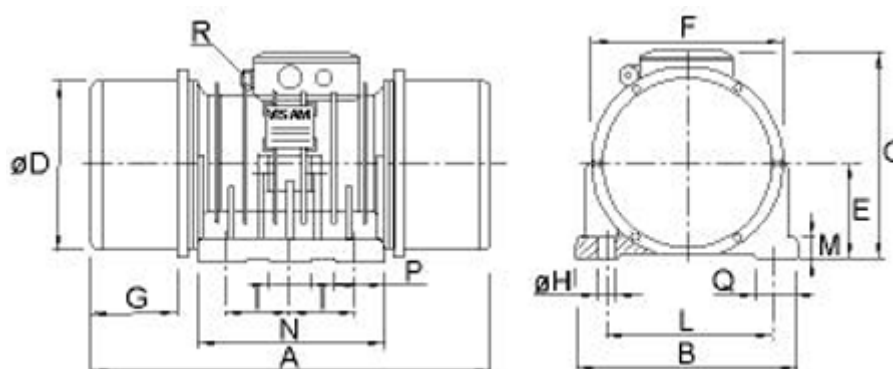

Data Sheet

Article number: 310101955002200

Description: Vibrator motor SPV 85.0 A 190kgcm
3000 o/m 9550kg 9kW 3x230-400V 50hz

Measures

A = 672	L = 320
B = 390	M = 45
C = 414	N = 370
d = 345	Number H = 6
E = 192	P = 115
G = 121	Q = 75
H = 29	R = M25x1,5 + M16x1,5TH
I = 115	